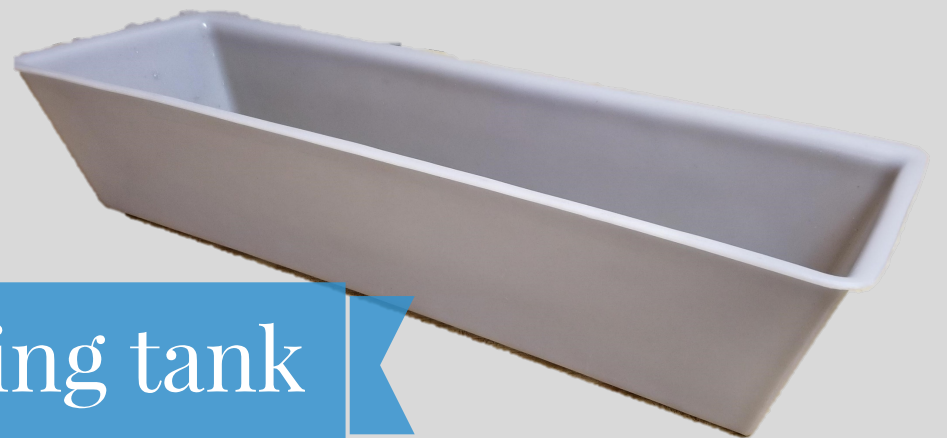

32" X 21" X 27"

Small Sink w/drain

15" X 9" X 5"

Large Sink w/drain

26" X 9" X 5"

15g 29" X 16" X 6.5"

30g 40" X 19" X 9.5"

15 or 30gal Water holding tank